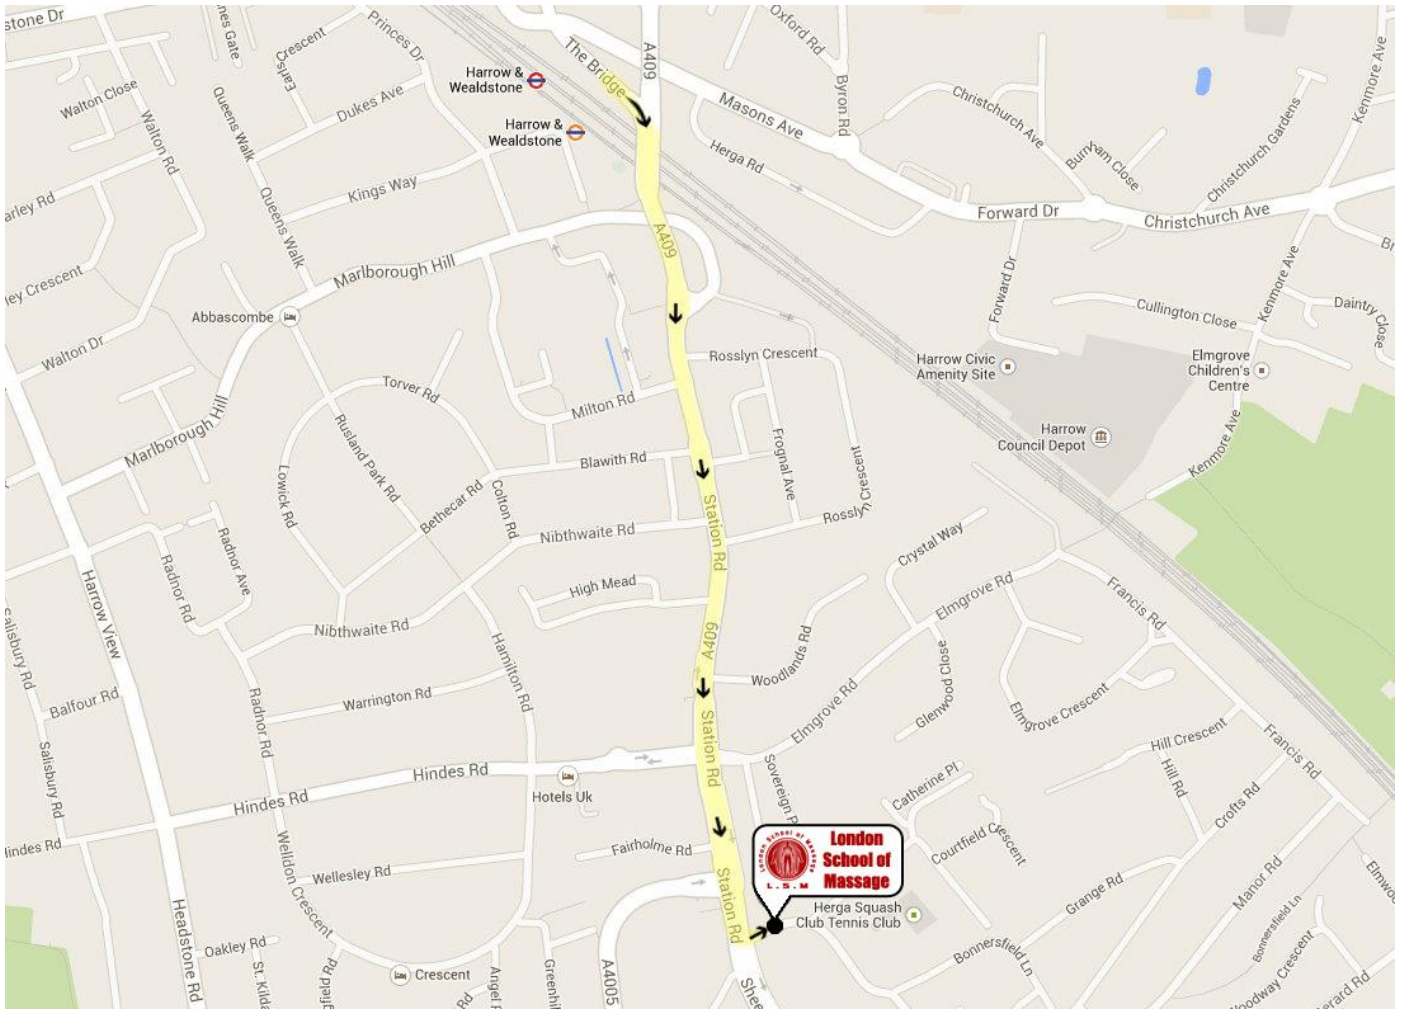

London School of Massage

Harrow-on-the-Hill

Venue Address:	10 Bonnersfield Lane, Harrow, Middlesex , HA1 2JR
Telephone	0208930 2814 (day)
How to get there:	Harrow-on-the-Hill Station (closest station) - Metropolitan Line, National Rail. Bus 258 Harrow & Wealdstone Station – Bakerloo Line, National Rail
Parking: National carpark	Gayton Road - Car Park, Gayton Road, Harrow, HA1 2HH. Approximately £4.50 Pay & Display http://en.parkopedia.co.uk/parking/carpark/gayton_road/ha1/harrow/

Arriving by train (Harrow-on-the-Hill):

- Come out of Harrow-on-the-Hill station. In front of you will be the entrance to St. Ann's Shopping Centre.
- On exiting the station, turn right on to College Rd and walk to the end of the road.
- Turn left at Carphone Warehouse on to Station Rd. Continue along Station Rd until you get to a junction with traffic lights. You will have passed Debenhams on your left side.
- Cross over the road at the traffic lights and Bonnersfield Lane is between Gold's Gym and The Raw Mango restaurant.
- London School of Massage is at 10 Bonnersfield Lane, which is the first building on the left.

Arriving by train (Harrow & Wealdstone):

- Exit Harrow & Wealdstone station on to The Bridge.
- On exiting the station, turn right on to The Bridge and walk to the end of the road.
- Turn right on to Station Road. Continue straight on this road until you see The Raw Mango restaurant on the opposite side of the road
- Cross over the road at the traffic lights and Bonnersfield Lane is between Gold's Gym and Steak Restaurant.
- London School of Massage is at 10 Bonnersfield Lane, which is the first building on the left.