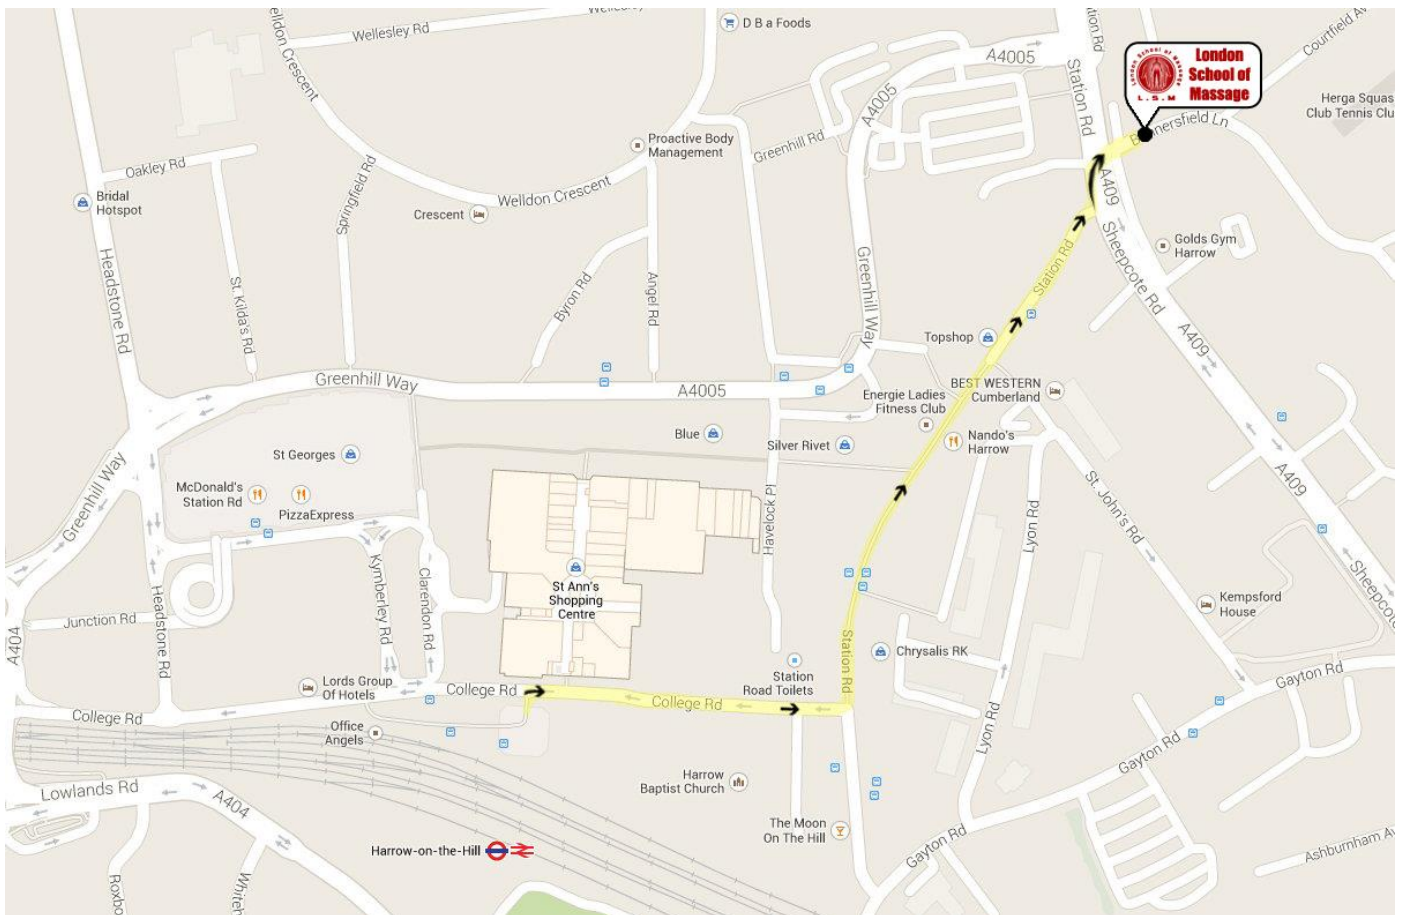

London School of Massage

Harrow-on-the-Hill

Venue Address:	10 Bonnersfield Lane, Harrow, Middlesex , HA1 2JR
Telephone	0208930 2814 (day)
How to get there:	Harrow-on-the-Hill Station (closest station) - Metropolitan Line, National Rail. Bus 258 Harrow & Wealdstone Station – Bakerloo Line, National Rail
Parking: National carpark	Gayton Road - Car Park, Gayton Road, Harrow, HA1 2HH. Approximately £4.50 Pay & Display http://en.parkopedia.co.uk/parking/carpark/gayton_road/ha1/harrow/

Arriving by train (Harrow-on-the-Hill):

- Come out of Harrow-on-the-Hill station. In front of you will be the entrance to St. Ann's Shopping Centre.
- On exiting the station, turn right on to College Rd and walk to the end of the road.
- Turn left at Carphone Warehouse on to Station Rd. Continue along Station Rd until you get to a junction with traffic lights. You will have passed Debenhams on your left side.
- Cross over the road at the traffic lights and Bonnersfield Lane is between Gold's Gym and The Raw Mango restaurant.
- London School of Massage is at 10 Bonnersfield Lane, which is the first building on the left.

Arriving by train (Harrow & Wealdstone):

- Exit Harrow & Wealdstone station on to The Bridge.
- On exiting the station, turn right on to The Bridge and walk to the end of the road.
- Turn right on to Station Road. Continue straight on this road until you see The Raw Mango restaurant on the opposite side of the road
- Cross over the road at the traffic lights and Bonnersfield Lane is between Gold's Gym and Steak Restaurant.
- London School of Massage is at 10 Bonnersfield Lane, which is the first building on the left.